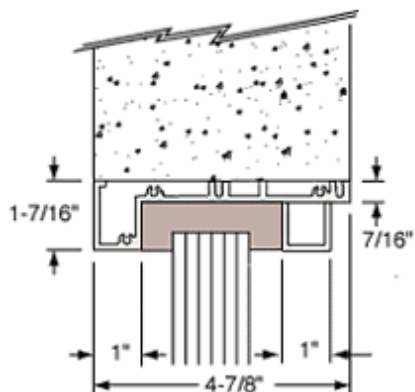

Aluminum Standard Inset Frame Interior Glazed Exchange Window with 18" Shelf and Deal Tray

- Standard Inset Style Frame Easily Slides Into Wall Opening
- Surround Sound System Allows Natural Voice Transmission

- Our Aluminum Standard Inset Frame Interior Glazed Exchange Window has a 18 inch (457 millimeter) shelf and accommodates walls of at least 4-7/8 inches (124 millimeters) thick.
- Unit easily slides into the wall opening.
- Color: Satin Anodized, Duranodic Bronze, Painted
- Ship Via: No UPS - Common Carrier Only
- Minimum Order: 1 Each
- For us to fabricate this window for you, we need width and height of the intended frame, and for you to select from these options:
 - Glazing Material Options:
 - 1/4 Inch (6.4 millimeter) Non-Bullet Resistant Glass
 - 3/4 Inch (19.1 millimeter) Level 1 Bullet Resistant Lexgard
 - 1-5/16 Inch (33.3 millimeter) Level 1 Bullet Resistant Glass
 - 1-1/4 Inch (31.8 millimeter) Level 1 Bullet Resistant Acrylic
 - 1-1/4 Inch (31.8 millimeter) Level 1 Bullet Resistant Acrylic with SAR Coating
 - 1-5/8 Inch (41.3 millimeter) Level 2 Bullet Resistant Glass
 - 1-1/4 Inch (31.8 millimeter) Level 3 Bullet Resistant Lexgard
 - 1-7/8 Inch (47.6 millimeter) Level 3 Bullet Resistant Glass
- Speak-Thru Options: Bullet Resistant and Non-Bullet Resistant Models Available
- Shelf Options:
 - Stainless Steel Shelf with Deal Tray
 - Formica Shelf with Deal Tray

S11W12A, S11W12DU, S11W12P - 12" Shelf	
Overall Size (W x H)	Wall Opening Size (W x H)
24" x 30"	24-1/2" x 30-1/4"
24" x 36" *	24-1/2" x 36-1/4"
24" x 42"	24-1/2" x 42-1/4"
30" x 30"	30-1/2" x 30-1/4"
30" x 36"	30-1/2" x 36-1/4"
30" x 42"	30-1/2" x 42-1/4"
36" x 30"	36-1/2" x 30-1/4"
36" x 36" *	36-1/2" x 36-1/4"
36" x 42"	36-1/2" x 42-1/4"
* This size available off the shelf with Surround Sound and 1-1/4" bullet resistant acrylic glazing	