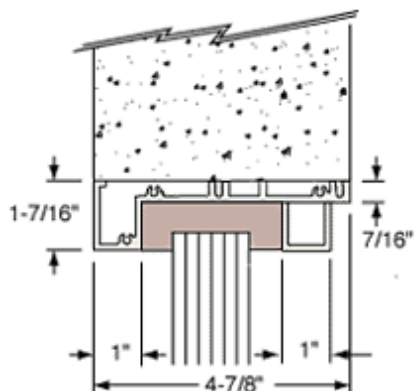

Aluminum Standard Inset Frame Interior Glazed Exchange Window with 18" Shelf and Deal Tray

- Standard Inset Style Frame Easily Slides Into Wall Opening
- Surround Sound System Allows Natural Voice Transmission

- Our Aluminum Standard Inset Frame Interior Glazed Exchange Window has a 18 inch (457 millimeter) shelf and accommodates walls of at least 4-7/8 inches (124 millimeters) thick.
- Unit easily slides into the wall opening.
- Color: Satin Anodized, Duranodic Bronze, Painted
- Ship Via: No UPS - Common Carrier Only
- Minimum Order: 1 Each
- For us to fabricate this window for you, we need width and height of the intended frame, and for you to select from these options:
 - Glazing Material Options:
 - 1/4 Inch (6.4 millimeter) Non-Bullet Resistant Glass
 - 3/4 Inch (19.1 millimeter) Level 1 Bullet Resistant Lexgard
 - 1-5/16 Inch (33.3 millimeter) Level 1 Bullet Resistant Glass
 - 1-1/4 Inch (31.8 millimeter) Level 1 Bullet Resistant Acrylic
 - 1-1/4 Inch (31.8 millimeter) Level 1 Bullet Resistant Acrylic with SAR Coating
 - 1-5/8 Inch (41.3 millimeter) Level 2 Bullet Resistant Glass
 - 1-1/4 Inch (31.8 millimeter) Level 3 Bullet Resistant Lexgard
 - 1-7/8 Inch (47.6 millimeter) Level 3 Bullet Resistant Glass
- Speak-Thru Options: Bullet Resistant and Non-Bullet Resistant Models Available
- Shelf Options:
 - Stainless Steel Shelf with Deal Tray
 - Formica Shelf with Deal Tray

S11W12A, S11W12DU, S11W12P - 12" Shelf	
Overall Size (W x H)	Wall Opening Size (W x H)
24" x 30"	24-1/2" x 30-1/4"
24" x 36" *	24-1/2" x 36-1/4"
24" x 42"	24-1/2" x 42-1/4"
30" x 30"	30-1/2" x 30-1/4"
30" x 36"	30-1/2" x 36-1/4"
30" x 42"	30-1/2" x 42-1/4"
36" x 30"	36-1/2" x 30-1/4"
36" x 36" *	36-1/2" x 36-1/4"
36" x 42"	36-1/2" x 42-1/4"
* This size available off the shelf with Surround Sound and 1-1/4" bullet resistant acrylic glazing	