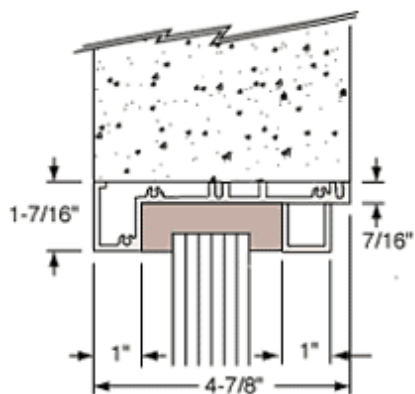

Aluminum Standard Inset Frame Interior Glazed Exchange Window with 18" Shelf and Deal Tray

- Standard Inset Style Frame Easily Slides Into Wall Opening
- Surround Sound System Allows Natural Voice Transmission

- Our Aluminum Standard Inset Frame Interior Glazed Exchange Window has a 18 inch (457 millimeter) shelf and accommodates walls of at least 4-7/8 inches (124 millimeters) thick.
- Unit easily slides into the wall opening.
- Color: Satin Anodized, Duranodic Bronze, Painted
- Ship Via: No UPS - Common Carrier Only
- Minimum Order: 1 Each
- For us to fabricate this window for you, we need width and height of the intended frame, and for you to select from these options:
 - Glazing Material Options:
 - 1/4 Inch (6.4 millimeter) Non-Bullet Resistant Glass
 - 3/4 Inch (19.1 millimeter) Level 1 Bullet Resistant Lexgard
 - 1-5/16 Inch (33.3 millimeter) Level 1 Bullet Resistant Glass
 - 1-1/4 Inch (31.8 millimeter) Level 1 Bullet Resistant Acrylic
 - 1-1/4 Inch (31.8 millimeter) Level 1 Bullet Resistant Acrylic with SAR Coating
 - 1-5/8 Inch (41.3 millimeter) Level 2 Bullet Resistant Glass
 - 1-1/4 Inch (31.8 millimeter) Level 3 Bullet Resistant Lexgard
 - 1-7/8 Inch (47.6 millimeter) Level 3 Bullet Resistant Glass
- Speak-Thru Options: Bullet Resistant and Non-Bullet Resistant Models Available
- Shelf Options:
 - Stainless Steel Shelf with Deal Tray
 - Formica Shelf with Deal Tray

S11W12A, S11W12DU, S11W12P - 12" Shelf	
Overall Size (W x H)	Wall Opening Size (W x H)
24" x 30"	24-1/2" x 30-1/4"
24" x 36" *	24-1/2" x 36-1/4"
24" x 42"	24-1/2" x 42-1/4"
30" x 30"	30-1/2" x 30-1/4"
30" x 36"	30-1/2" x 36-1/4"
30" x 42"	30-1/2" x 42-1/4"
36" x 30"	36-1/2" x 30-1/4"
36" x 36" *	36-1/2" x 36-1/4"
36" x 42"	36-1/2" x 42-1/4"
* This size available off the shelf with Surround Sound and 1-1/4" bullet resistant acrylic glazing	