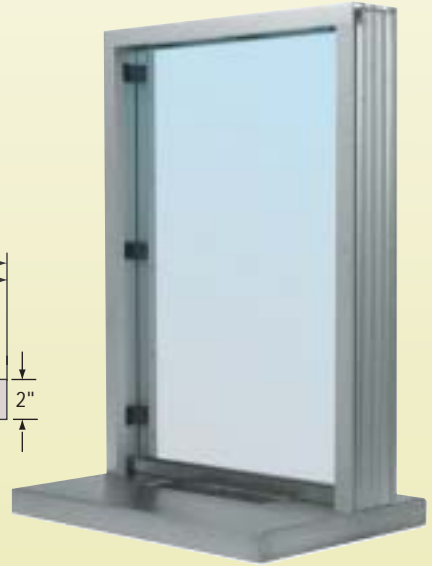

Interior Glazed Exchange Window

- Standard Inset Frame with Shelf and Built In Non-Ricochet Bullet Resistant Deal Tray Plus Surround Sound

Interior Glazed Standard Inset Frame Windows with Surround Sound Voice Transmission System, plus brushed Stainless Steel Shelf with Non-Ricochet Bullet Resistant Deal Tray. The extruded aluminum frame is intended for installation into walls at least 4-7/8" thick. Available shelf depths are 12" and 18". The 18" shelf gives customer a convenient writing surface. Securing the frame to the wall requires the removal and installation of the glazing material and spacer blocks. Common sizes are shown below, alternate sizes are available.

SERIES: S11W12A, S11W12DU, S11W12P - 12" SHELF
 SERIES: S11W18A, S11W18DU, S11W18P - 18" SHELF

OVERALL SIZE (W x H)	WALL OPENING SIZE (W x H)
24" x 30"	24-1/2" x 30-1/4"
24" x 36" Δ	24-1/2" x 36-1/4"
24" x 42"	24-1/2" x 42-1/4"
30" x 30"	30-1/2" x 30-1/4"
30" x 36"	30-1/2" x 36-1/4"
30" x 42"	30-1/2" x 42-1/4"
36" x 30"	36-1/2" x 30-1/4"
36" x 36" Δ	36-1/2" x 36-1/4"
36" x 42"	36-1/2" x 42-1/4"

Δ This size available off the shelf with Surround Sound and 1-1/4" bullet resistant acrylic glazing. See page TR30.

PROTECTION LEVEL

SPECIFICATIONS:

Materials: Frame - .125" Thick Extruded 6063-T5 Aluminum Alloy; Glazing - 1/4" Glass; 1-5/16" Level 1 Glass; 1-1/4" Level 1 Acrylic; 3/4" Level 1 Lexgard; 1-5/8" Level 2 Glass; 1-7/8" Level 3 Glass; 1-1/4" Level 3 Lexgard; Shelf - Stainless Steel

Finishes: Frame - Satin Anodized, Duranodic Bronze, RAL Powder Paint Colors or Custom Kynar Paint Colors; Shelf - Brushed Stainless Steel

Deal Tray: Level 1 or Level 3 Protection

Instructions Included