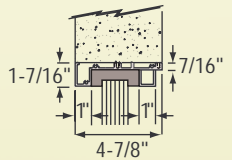

Interior Glazed Exchange Window

- Standard Inset Frame with Shelf and Built In Non-Ricochet Bullet Resistant Deal Tray Plus Surround Sound

Interior Glazed Standard Inset Frame Windows with Surround Sound Voice Transmission System, plus brushed Stainless Steel Shelf with Non-Ricochet Bullet Resistant Deal Tray. The extruded aluminum frame is intended for installation into walls at least 4-7/8" thick. Available shelf depths are 12" and 18". The 18" shelf gives customer a convenient writing surface. Securing the frame to the wall requires the removal and installation of the glazing material and spacer blocks. Common sizes are shown below, alternate sizes are available.

SERIES: S11W12A, S11W12DU, S11W12P - 12" SHELF
 SERIES: S11W18A, S11W18DU, S11W18P - 18" SHELF

OVERALL SIZE (W x H)	WALL OPENING SIZE (W x H)
24" x 30"	24-1/2" x 30-1/4"
24" x 36" Δ	24-1/2" x 36-1/4"
24" x 42"	24-1/2" x 42-1/4"
30" x 30"	30-1/2" x 30-1/4"
30" x 36"	30-1/2" x 36-1/4"
30" x 42"	30-1/2" x 42-1/4"
36" x 30"	36-1/2" x 30-1/4"
36" x 36" Δ	36-1/2" x 36-1/4"
36" x 42"	36-1/2" x 42-1/4"

Δ This size available off the shelf with Surround Sound and 1-1/4" bullet resistant acrylic glazing. See page TR30.

PROTECTION LEVEL

SPECIFICATIONS:

Materials: Frame - .125" Thick Extruded 6063-T5 Aluminum Alloy; Glazing - 1/4" Glass; 1-5/16" Level 1 Glass; 1-1/4" Level 1 Acrylic; 3/4" Level 1 Lexgard; 1-5/8" Level 2 Glass; 1-7/8" Level 3 Glass; 1-1/4" Level 3 Lexgard; Shelf - Stainless Steel