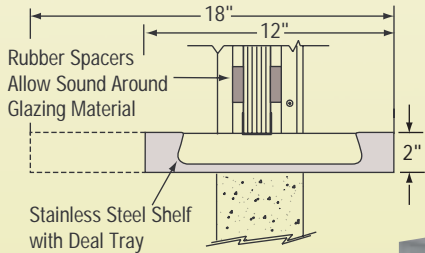

Interior Glazed Exchange Window

- Standard Inset Frame with Shelf and Built In Non-Ricochet Bullet Resistant Deal Tray Plus Surround Sound

Interior Glazed Standard Inset Frame Windows with Surround Sound Voice Transmission System, plus brushed Stainless Steel Shelf with Non-Ricochet Bullet Resistant Deal Tray. The extruded aluminum frame is intended for installation into walls at least 4-7/8" thick. Available shelf depths are 12" and 18". The 18" shelf gives customer a convenient writing surface. Securing the frame to the wall requires the removal and installation of the glazing material and spacer blocks. Common sizes are shown below, alternate sizes are available.

SERIES: S11W12A, S11W12DU, S11W12P - 12" SHELF
 SERIES: S11W18A, S11W18DU, S11W18P - 18" SHELF

OVERALL SIZE (W x H)	WALL OPENING SIZE (W x H)
24" x 30"	24-1/2" x 30-1/4"
24" x 36" Δ	24-1/2" x 36-1/4"
24" x 42"	24-1/2" x 42-1/4"
30" x 30"	30-1/2" x 30-1/4"
30" x 36"	30-1/2" x 36-1/4"
30" x 42"	30-1/2" x 42-1/4"
36" x 30"	36-1/2" x 30-1/4"
36" x 36" Δ	36-1/2" x 36-1/4"
36" x 42"	36-1/2" x 42-1/4"

Δ This size available off the shelf with Surround Sound and 1-1/4" bullet resistant acrylic glazing. See page TR30.

PROTECTION LEVEL

SPECIFICATIONS:

Materials: Frame - .125" Thick Extruded 6063-T5 Aluminum Alloy; Glazing - 1/4" Glass; 1-5/16" Level 1 Glass; 1-1/4" Level 1 Acrylic; 3/4" Level 1 Lexgard; 1-5/8" Level 2 Glass; 1-7/8" Level 3 Glass; 1-1/4" Level 3 Lexgard; Shelf - Stainless Steel