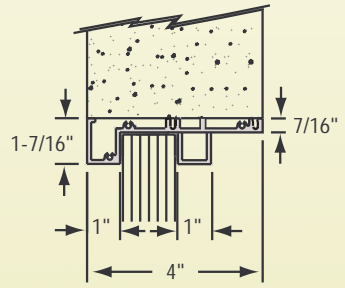

# Narrow Inset Frame Windows - Aluminum

- ① 4" Narrow Inset Frame
- ② Your Choice of Glazing from 1/4" Non-Bullet Resistant Glass to 1-7/8" Level 3 B.R. Glass
- ③ N666 Speak-Thru Option Shown
- ④ Stainless Steel Shelf and Deal Tray Option Shown

**Frame Description:** Narrow Inset Aluminum  
**Frame Construction:** Inset Type for Walls with a 4" Minimum Thickness  
**Frame Material:** .125" Thick Extruded 6063-T5 Aluminum Alloy

Narrow Inset Windows are available in many different configurations; multiple station teller windows as shown in the photograph, single ticket windows, dropdowns, returns and more. Different glazing, speak-thru and shelf options are available to meet various applications.