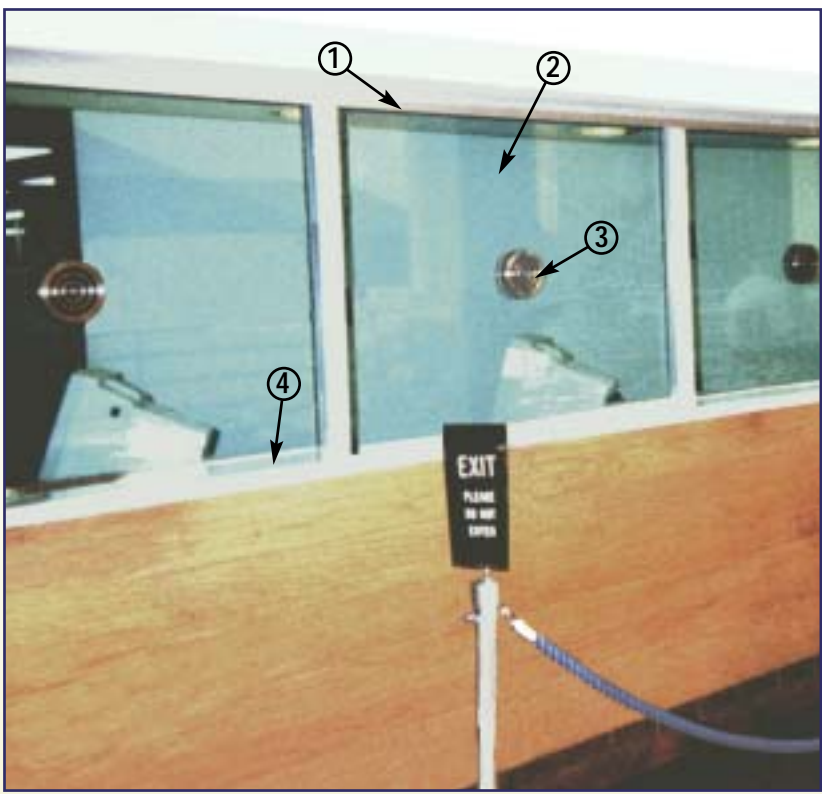

# Narrow Inset Frame Windows - Aluminum

- ① 4" Narrow Inset Frame
- ② Your Choice of Glazing from 1/4" Non-Bullet Resistant Glass to 1-7/8" Level 3 B.R. Glass
- ③ N666 Speak-Thru Option Shown
- ④ Stainless Steel Shelf and Deal Tray Option Shown

**Frame Description:** Narrow Inset Aluminum  
**Frame Construction:** Inset Type for Walls with a 4" Minimum Thickness  
**Frame Material:** .125" Thick Extruded 6063-T5 Aluminum Alloy

Narrow Inset Windows are available in many different configurations; multiple station teller windows as shown in the photograph, single ticket windows, dropdowns, returns and more. Different glazing, speak-thru and shelf options are available to meet various applications.